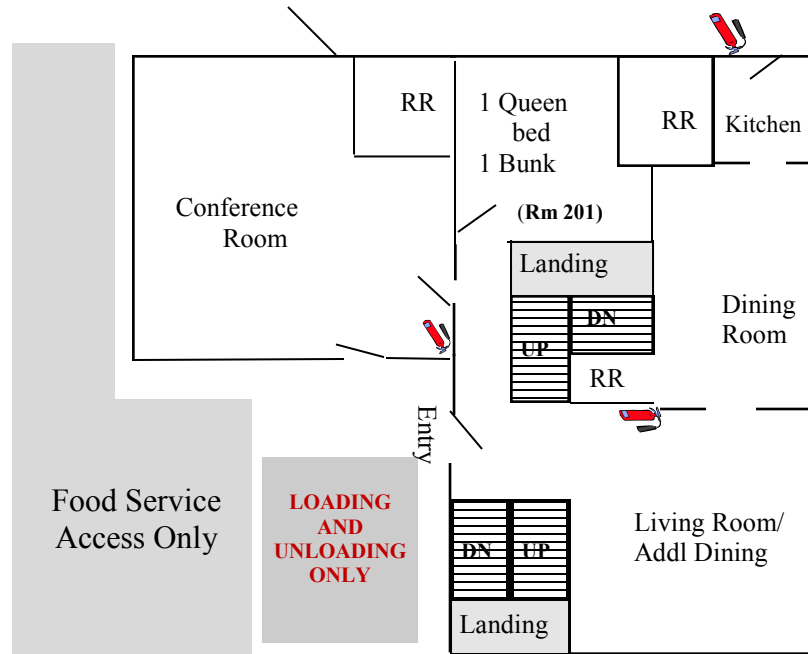

# Silver Ridge

17250 Silver Spur Dr., Tuolumne, CA  
209-928-3892

TOP FLOOR ↑

MAIN FLOOR ↑

BOTTOM FLOOR ↑

Note: There are restrooms and showers in each room and conference room; with a half bath on the main floor. Bed configuration is subject to change.

A microwave is available. Refrigerator availability will be on a space available basis.

There is great game room with ping pong, foosball, and table games. **Please do not move game room equipment.** Horseshoes available outside.