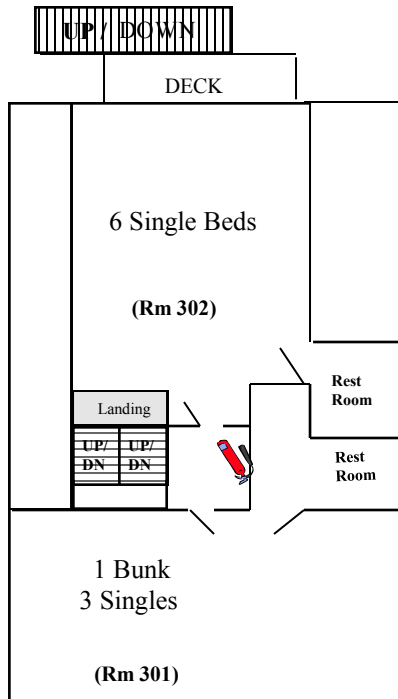

# Silver Ridge

17250 Silver Spur Dr., Tuolumne, CA  
209-928-3892

TOP FLOOR ↑

MAIN FLOOR ↑

BOTTOM FLOOR ↑

Note: There are restrooms and showers in each room and conference room; with a half bath on the main floor. Bed configuration is subject to change.