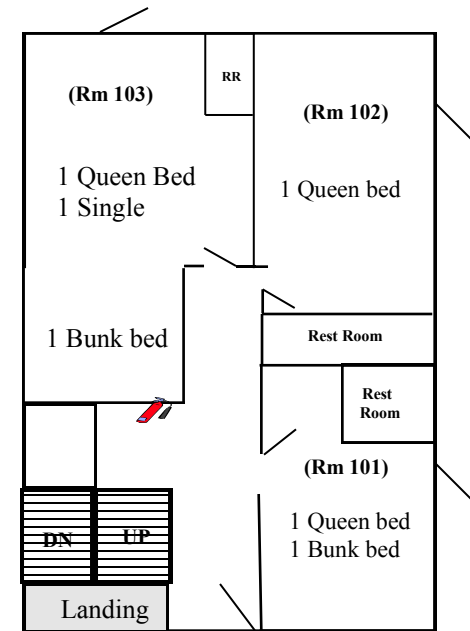

# Silver Ridge

17250 Silver Spur Dr., Tuolumne, CA  
209-928-3892

TOP FLOOR ↑

MAIN FLOOR ↑

BOTTOM FLOOR ↑

Note: There are restrooms and showers in each room and conference room; with a half bath on the main floor. Bed configuration is subject to change.